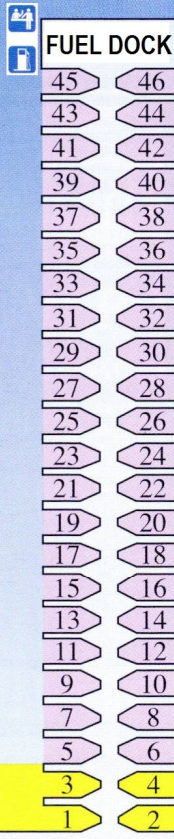

All Transients Check-In at Fuel Dock

**ROW-AA**

**ROW-B & ROW-C**

**ROW-A**

**ROW-D**

**ROW-E**

AIRPORT CONNECTOR BRIDGE

10 METRES CLEARANCE AT HHW

MIDDLE ARM SWING BRIDGE  
5 METRES CLEARANCE AT HHW

VHF 74

SEA ISLAND WAY

AYC

PACIFIC COAST YACHT SALES

SALES OFFICE

GATE  
LOADING ZONE

PARKING LOT

**LEGEND**

- 30' x 13' Covered
- 32' x 15' Covered
- 33' x 15' Covered
- 40' x 15' Covered
- 40' x 17' Covered
- 45' x 20' Covered
- 80' x 22' Covered
- Open Moorage
- 25' & 30' Open Moorage

WESTIN WALL CENTRE HOTEL